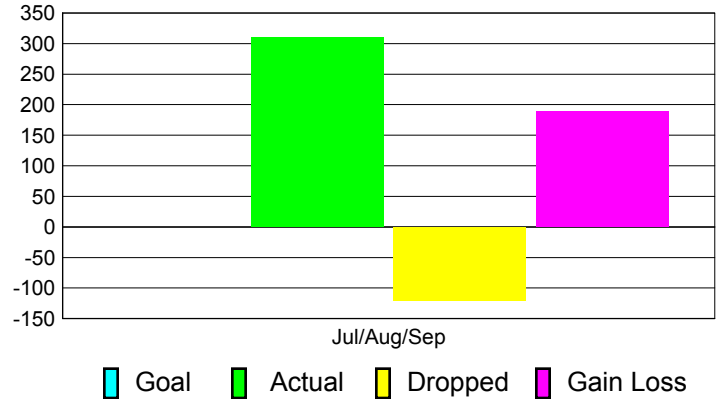

Membership Results 2012-2013

Goal, New, Dropped, Gain/Loss

Comparison of Membership Gain/Loss

Current Year Compared to the Previous Year