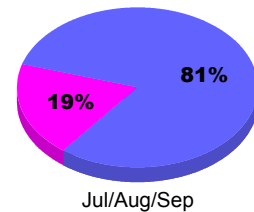

Membership Results
2012-2013

Membership
2011-2012

| Month | Net Memb Goal | Actual New Memb | Actual Dropped Memb | Gain/Loss of Memb | Gain/Loss of Memb |
|---------------|---------------|-----------------|---------------------|-------------------|-------------------|
| Jul/Aug/Sep | 0 | 309 | -121 | 188 | 353 |
| Totals | 0 | 309 | -121 | 188 | 353 |

Membership Results 2012-2013

Goal, New, Dropped, Gain/Loss

Comparison of Membership Gain/Loss

Current Year Compared to the Previous Year

Gender Comparison 2012-2013

Jul/Aug/Sep

Male Female