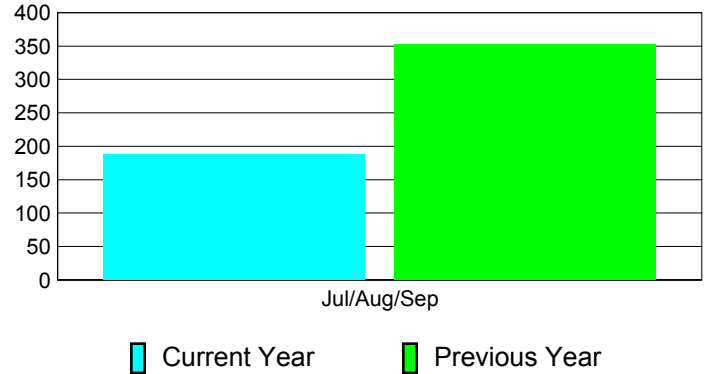

Membership Results
2012-2013

Membership
2011-2012

| Month | Net Memb Goal | Actual New Memb | Actual Dropped Memb | Gain/Loss of Memb | Gain/Loss of Memb |
|---------------|---------------|-----------------|---------------------|-------------------|-------------------|
| Jul/Aug/Sep | 0 | 309 | -121 | 188 | 353 |
| Totals | 0 | 309 | -121 | 188 | 353 |

Membership Results 2012-2013

Goal, New, Dropped, Gain/Loss

Comparison of Membership Gain/Loss

Current Year Compared to the Previous Year

Gender Comparison 2012-2013

Jul/Aug/Sep

Male Female